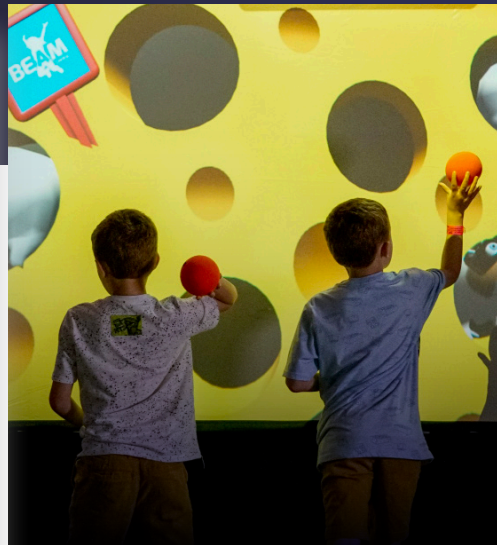

Email
contact@eyeclick.com

BEAM Laser.

Testing the boundaries of what is possible.

BEAM Laser Floor

Turn any space into an exhilarating virtual playground.

BEAM Laser Ball Wall

An interactive play solution where players throw balls at specific targets on a wall.

BEAM Laser Wall

Project immersive interactive experiences on any wall.

BEAM Laser Table

Convert tables of all shapes and sizes into astonishing experiences.

BEAM Laser Floor

The BEAM Floor promotes active play as it gets kids up and moving. It will have kids exercising for hours as they run, jump & play.

BEAM Laser Table

BEAM Table is a digital experience for the whole family to enjoy together. Choose from 8 different games right from the interface using just your hands. Add a game table and everyone will be instantly talking & laughing.

BEAM Laser Ball Wall

Looking to keep kids active inside your restaurant? BEAM Ball is an interactive play solution where players throw balls at specific targets on a wall, resulting in a fun and innovative gaming experience for kids of all ages.