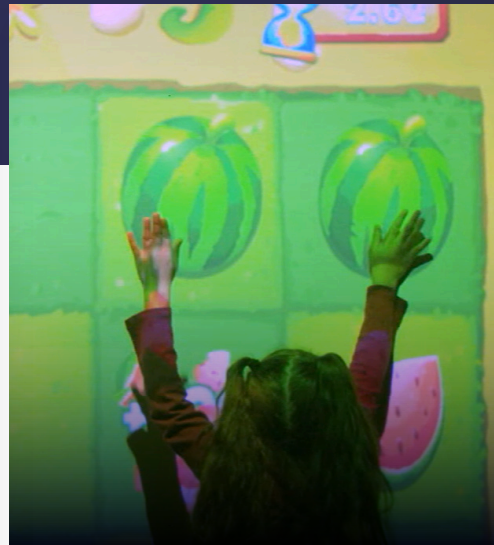

Email
contact@eyeclick.com

BEAM Laser.

Testing the boundaries of what is possible.

BEAM Laser Floor

Turn any space into an exhilarating virtual playground.

BEAM Laser Ball Wall

An interactive play solution where players throw balls at specific targets on a wall.

BEAM Laser Wall

Project immersive interactive experiences on any wall.

BEAM Laser Table

Convert tables of all shapes and sizes into astonishing experiences.

BEAM Laser Floor

The BEAM Floor promotes active play as it gets kids up and moving. It will have kids exercising for hours as they run, jump & play.

BEAM Laser Table

BEAM Table is a digital experience for the whole family to enjoy together. Choose from 8 different games right from the interface using just your hands. Add a game table and everyone will be instantly talking & laughing.

BEAM Laser Ball Wall

Looking to keep kids active inside your restaurant? BEAM Ball is an interactive play solution where players throw balls at specific targets on a wall, resulting in a fun and innovative gaming experience for kids of all ages.