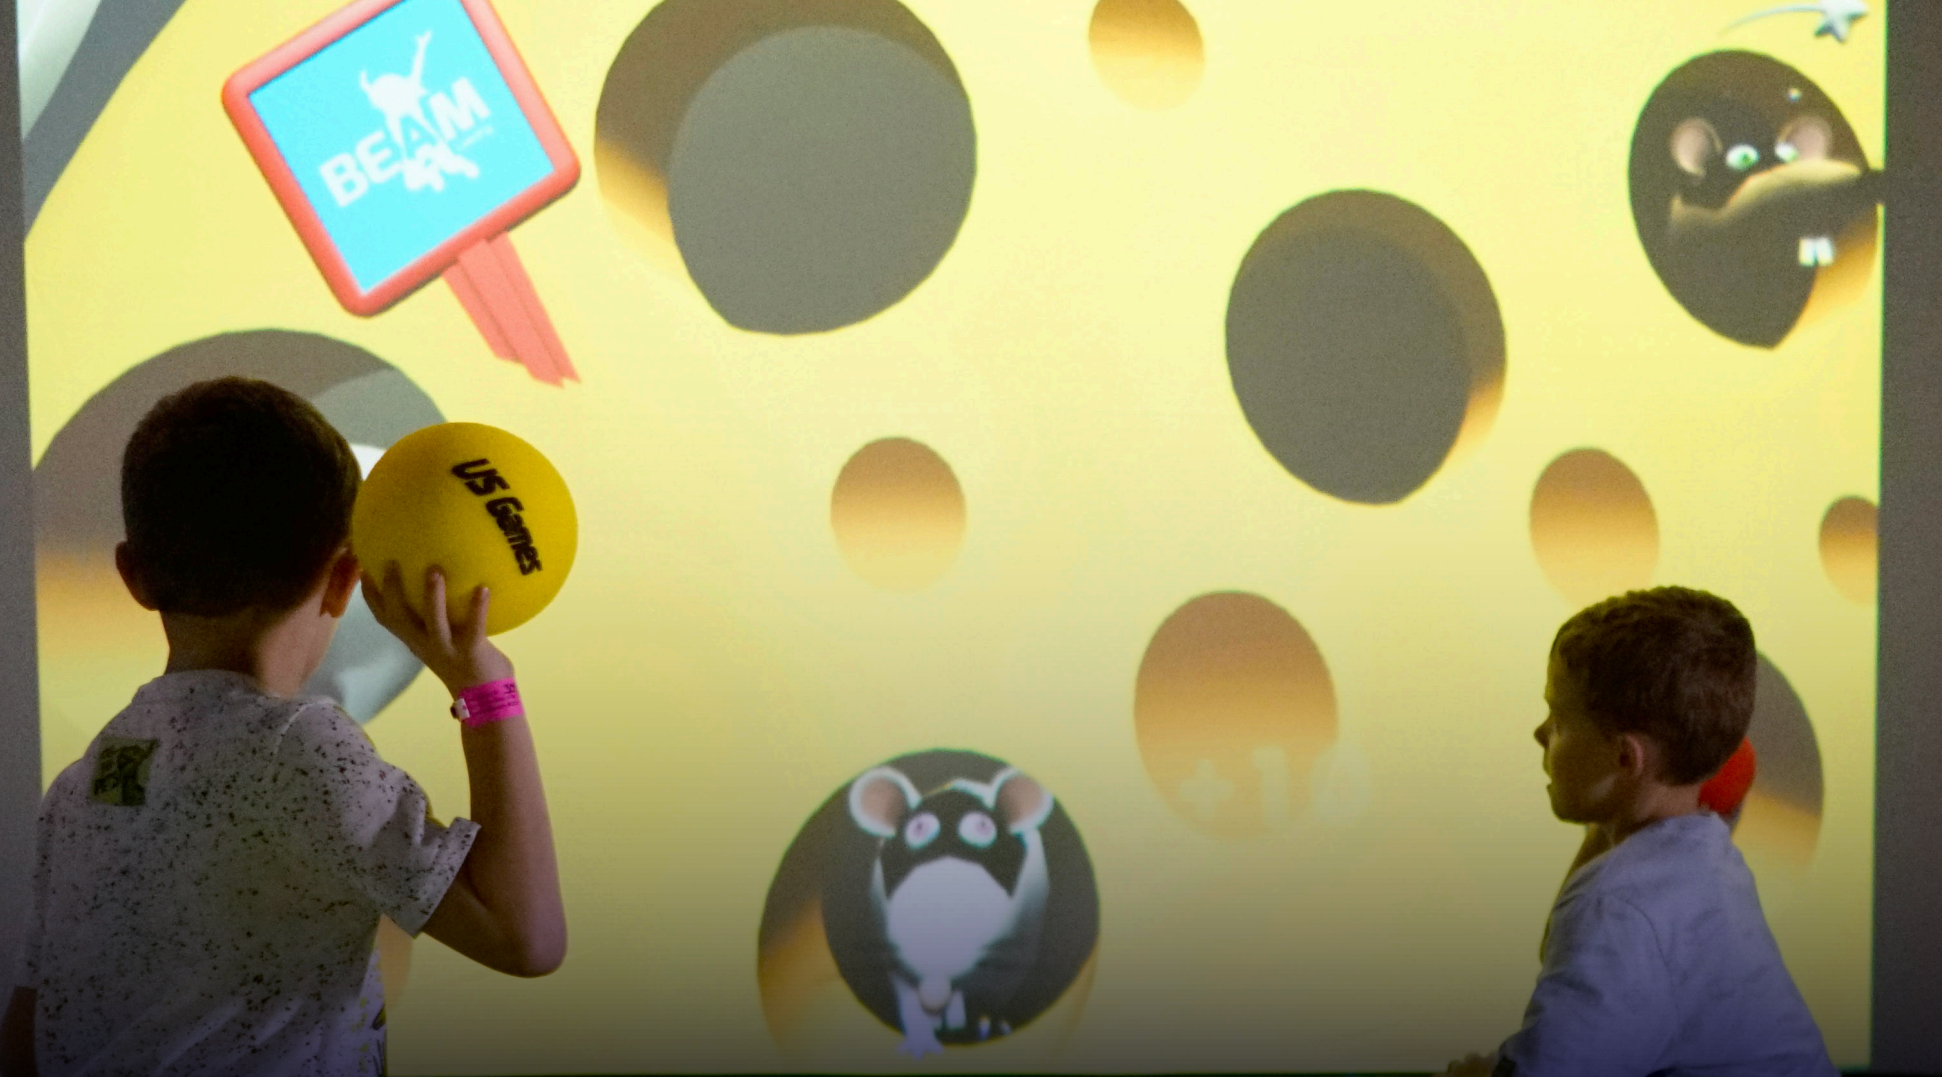

BEAM Laser Wall

Project immersive interactive experiences on any wall.

BEAM Laser Table

Convert tables of all shapes and sizes into astonishing experiences.

BEAM Laser Floor

The BEAM Floor promotes active play as it gets kids up and moving. It will have kids exercising for hours as they run, jump & play.

BEAM Laser Table

BEAM Table is a digital experience for the whole family to enjoy together. Choose from 8 different games right from the interface using just your hands. Add a game table and everyone will be instantly talking & laughing.

BEAM Laser Wall

BEAM Wall takes all of the excitement and interactive enjoyment from the floor to the wall. It will have customers painting picture and popping balloons. BEAM Wall can easily transform into meeting spaces and be utilized for crew training.

BEAM Laser Ball Wall

Looking to keep kids active inside your restaurant? BEAM Ball is an interactive play solution where players throw balls at specific targets on a wall, resulting in a fun and innovative gaming experience for kids of all ages.