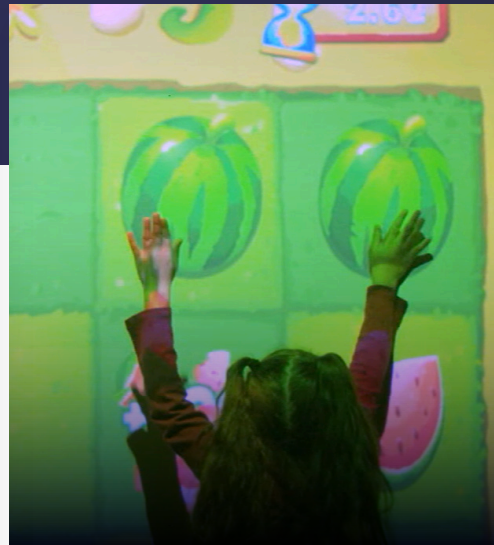

An interactive play solution where players throw balls at specific targets on a wall.

BEAM Laser Wall

Project immersive interactive experiences on any wall.

BEAM Laser Table

Convert tables of all shapes and sizes into astonishing experiences.

BEAM Laser Floor

The BEAM Floor promotes active play as it gets kids up and moving. It will have kids exercising for hours as they run, jump & play.

BEAM Laser Table

BEAM Table is a digital experience for the whole family to enjoy together. Choose from 8 different games right from the interface using just your hands. Add a game table and everyone will be instantly talking & laughing.

BEAM Laser Wall

BEAM Wall takes all of the excitement and interactive enjoyment from the floor to the wall. It will have customers painting pictures and popping balloons. BEAM Wall can easily transform meeting spaces into areas of fun! Perfect for birthday parties and can be utilized for crew training meetings as well.

BEAM Laser Ball Wall

Looking to keep kids active during gym time? BEAM Ball is an interactive play solution where players throw balls at specific targets on a wall, resulting in a fun and innovative gaming experience for kids of all ages.