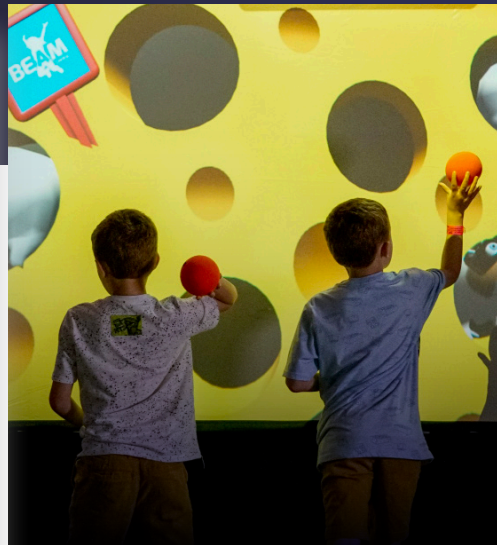

BEAM Laser Ball Wall

An interactive play solution where players throw balls at specific targets on a wall.