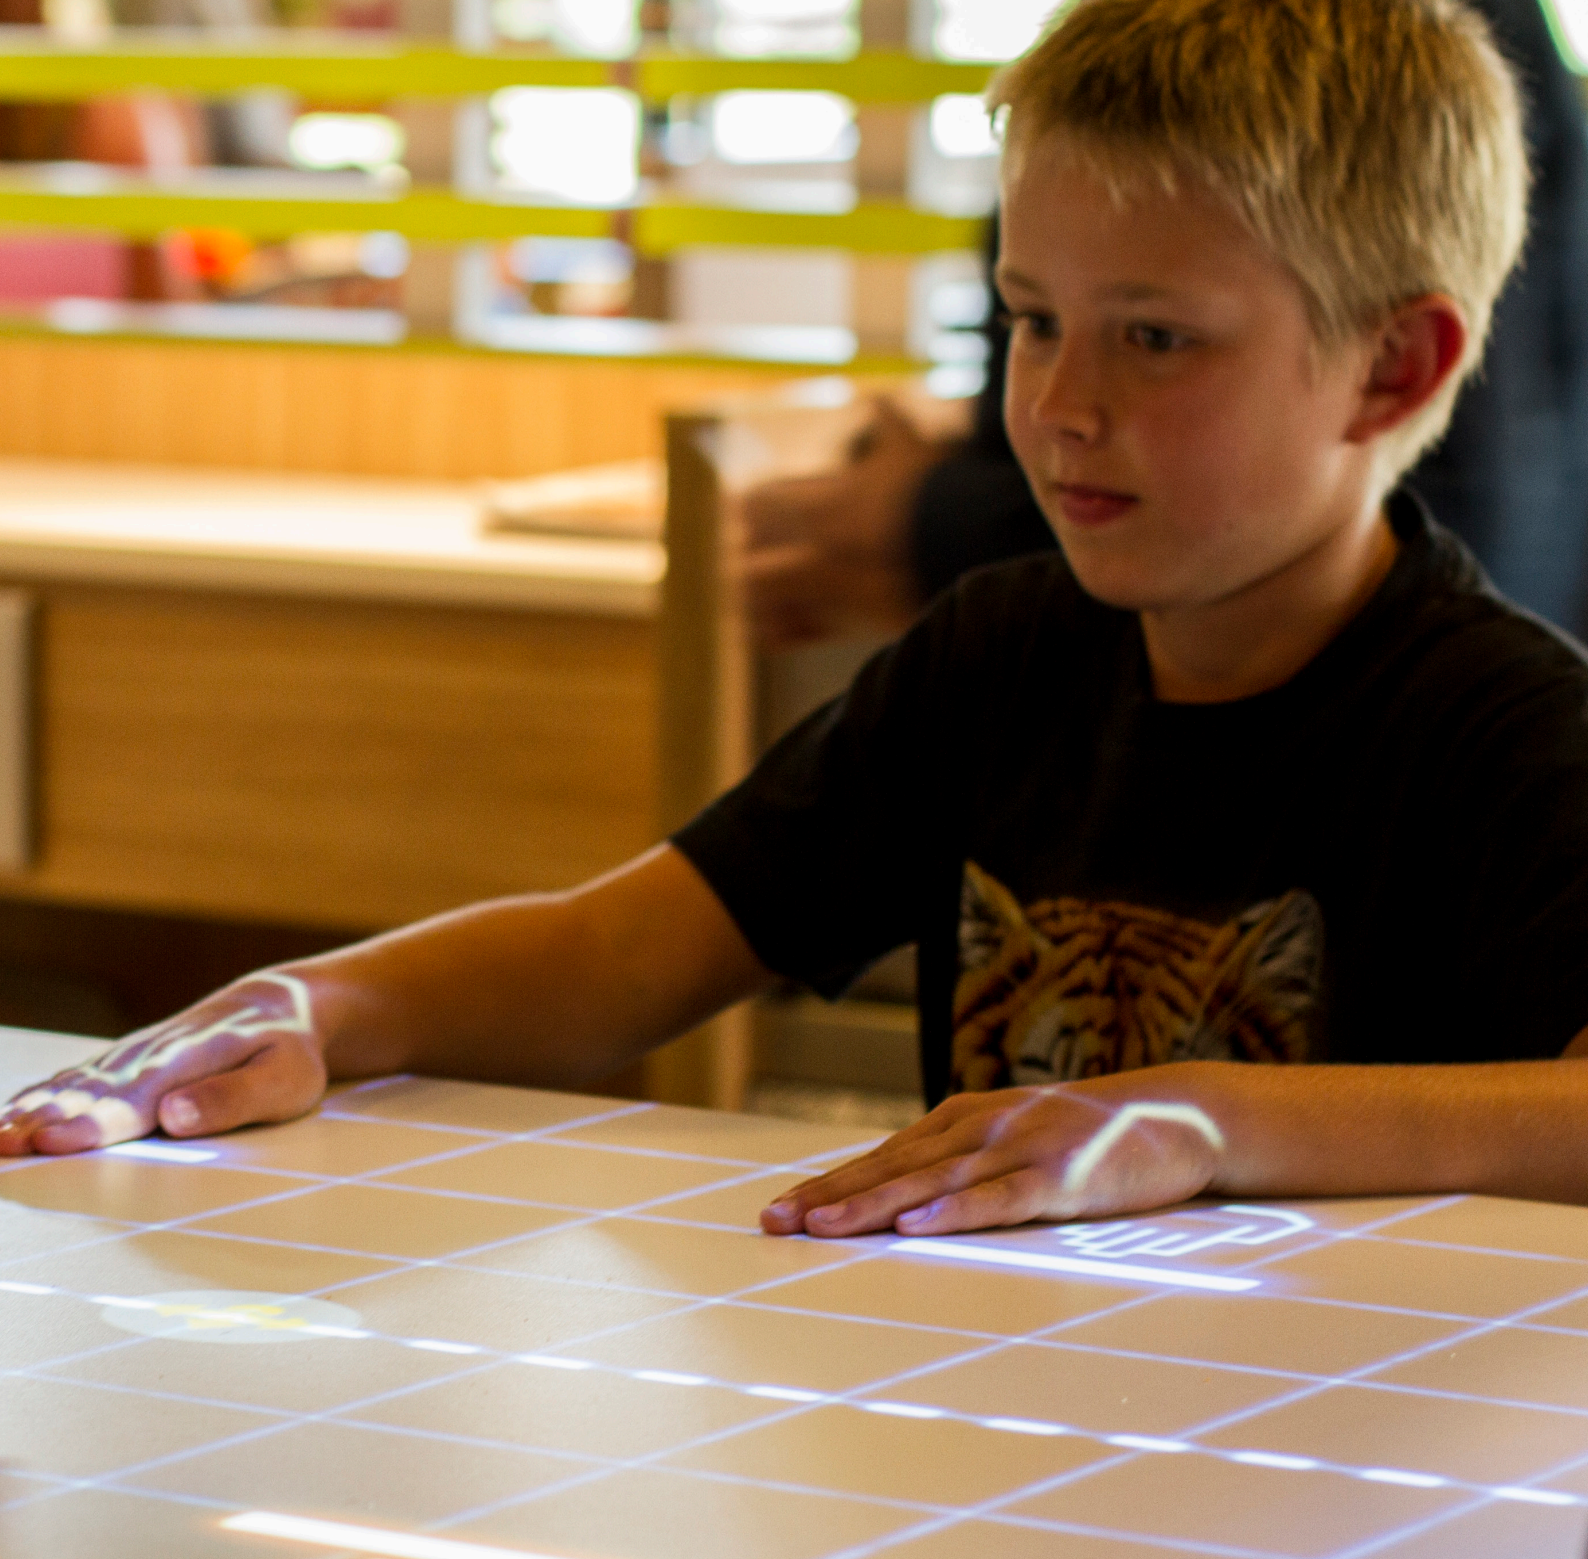

## Convert Any Table Into a Fun-Filled Experience

BEAM Table is an award-winning gaming system for kids that converts tables of all shapes and sizes into a fun-filled experience. The device works by projecting motion activated games on table surfaces, which are as accurate as a touch screen.

## Parents and Kids Love BEAM Table

The entire family loves BEAM Table. The interactive gaming system ignites children's imaginations and keeps kids entertained and focused. BEAM Table encourages participation and kids never get bored.

## Seamless and Easy

The BEAM Table device is completely seamless, easy to install, and safe, as well as customizable to fit your business needs. We offer a full maintenance package designed to give you comprehensive service.

## A Unique Customizable Advertising Solution

The BEAM Table device is completely customizable to fit your business's needs. The device can promote your brand, display sponsor or advertising partners, and more, while the games are not being played. Logos can also be inserted within the architecture of the game to maximize your brand's exposure, so you are able to fully optimize the device to benefit your business.