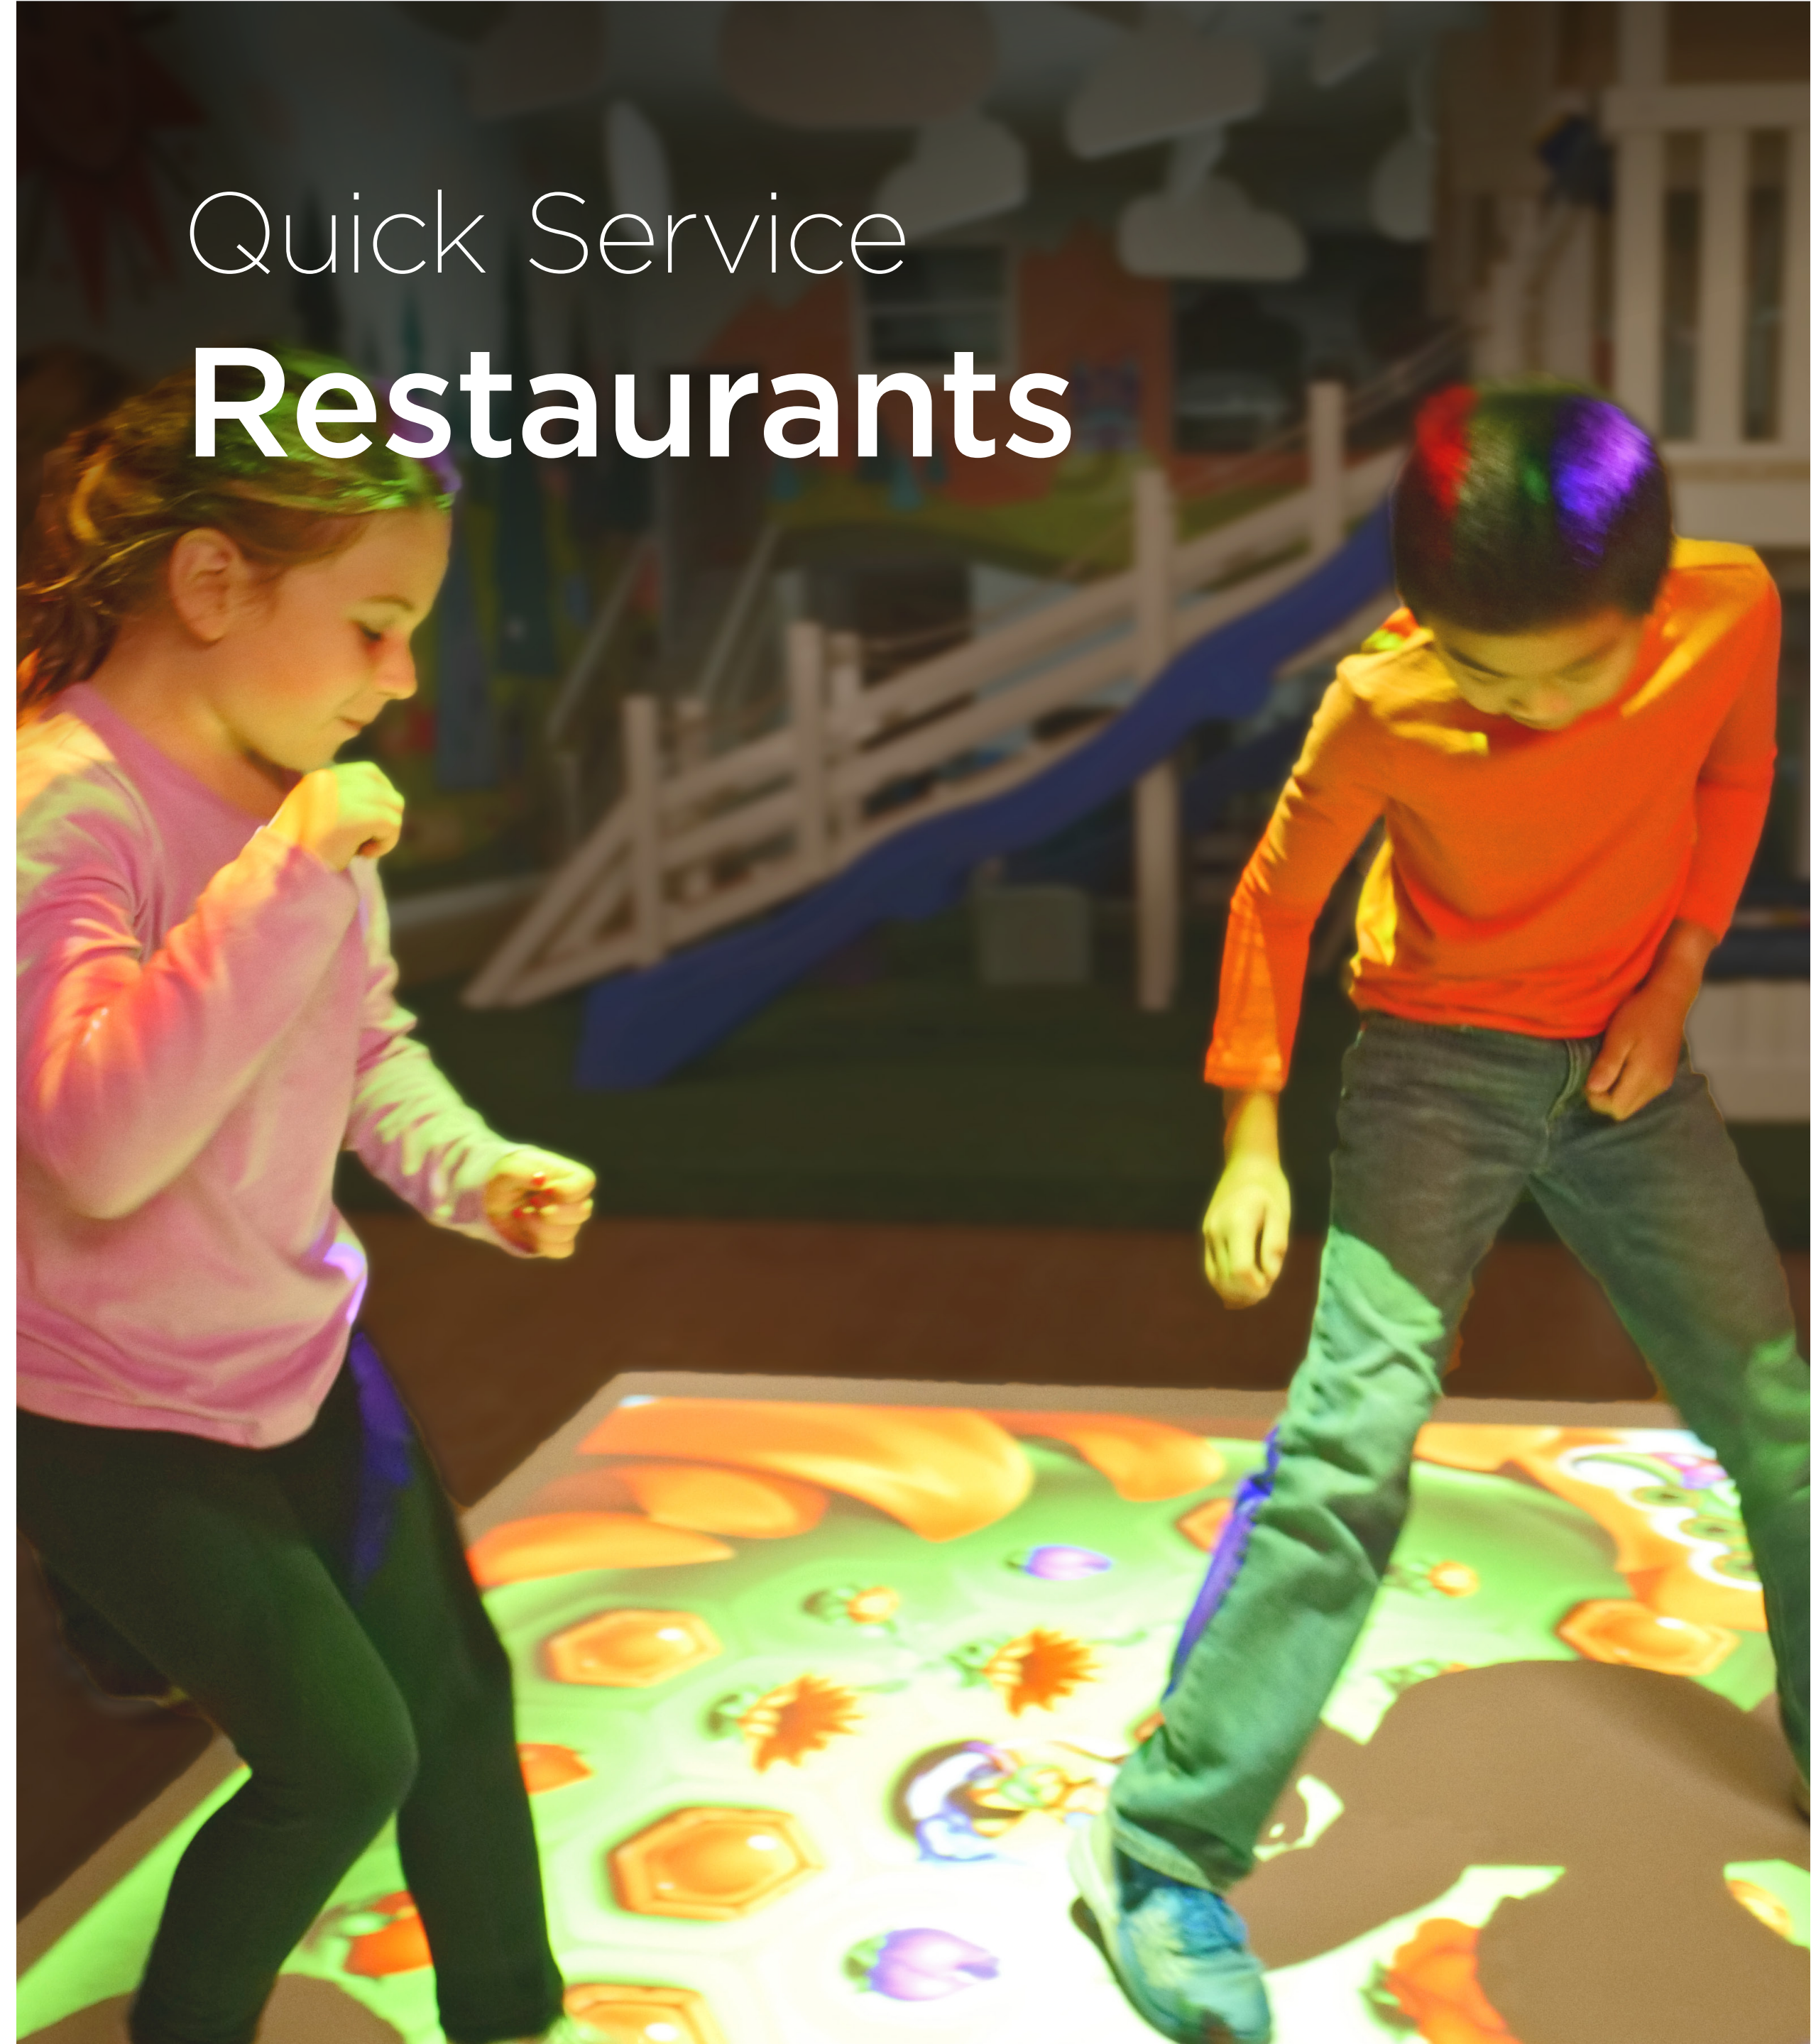

Pepa Simón

Burger King Manager

“I love my PlayKing playground and it’s **perfect for the small space that I have.**”

Mariele Aran

Burger King Franchise owner

Quick Service Restaurants

Educational Centers

“**Our kiddos have loved the new BEAM system -**
the functionality is wonderful!”