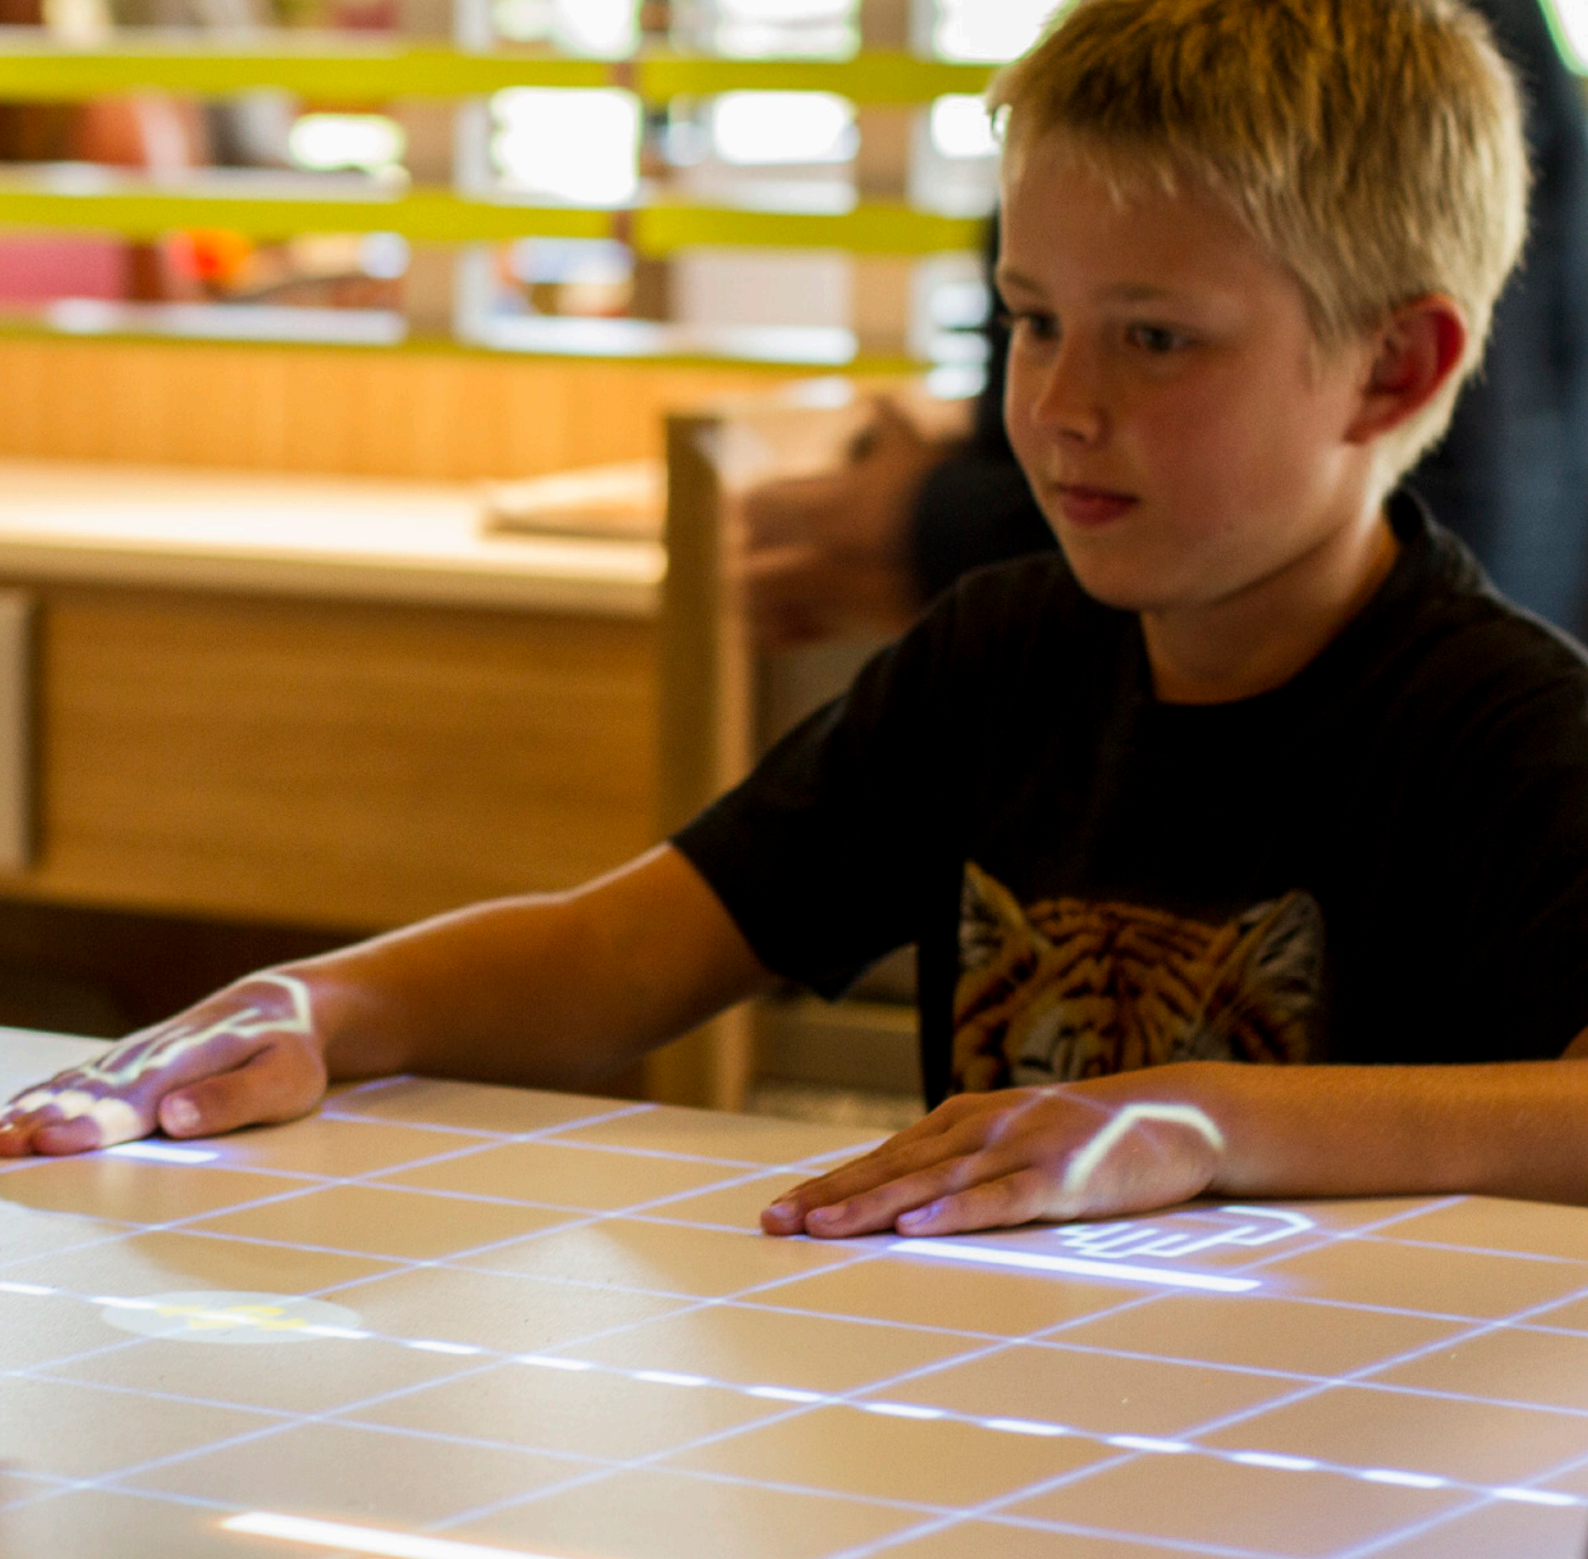

BEAM Table

Interactive Projection System

joinbeam.com

Convert Any Table Into a Fun-Filled Experience

BEAM Table is an award-winning gaming system for kids that converts tables of all shapes and sizes into a fun-filled experience. The device works by projecting motion activated games on table surfaces, which are as accurate as a touch screen.

Parents and Kids Love BEAM Table

The entire family loves BEAM Table. The interactive gaming system ignites children's imaginations and keeps kids entertained and focused. BEAM Table encourages participation and kids never get bored.

Seamless and Easy

The BEAM Table device is completely seamless, easy to install, and safe, as well as customizable to fit your business needs. We offer a full maintenance package designed to give you comprehensive service.

Our Customers

A Unique Customizable Advertising Solution

The BEAM Table device is completely customizable to fit your business's needs. The device can promote your brand, display sponsor or advertising partners, and more, while the games are not being played. Logos can also be inserted within the architecture of the game to maximize your brand's exposure, so you are able to fully optimize the device to benefit your business.