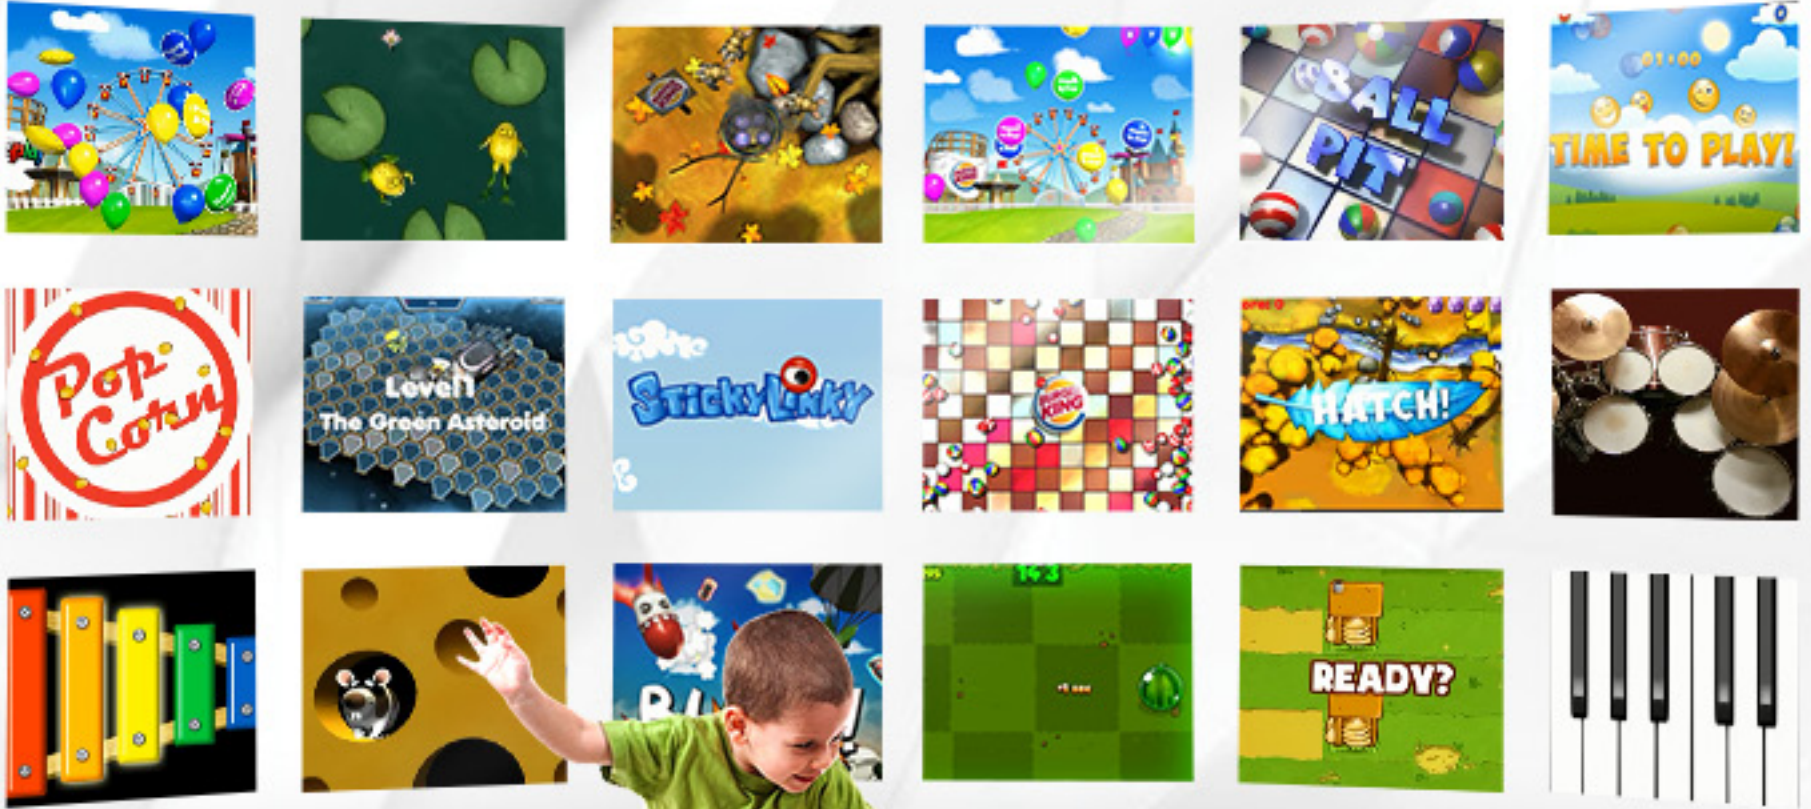

**“Families love it.
All three new installations are getting rave reviews from families.”**

John H. Wright – BURGER KING® Franchise Owner – McAllen, TX

**“I have many more repeat customers who come for the
PlayKing attraction.”**

Pepa Simón – BURGER KING® Manager C.C. Bonaire – Valencia, Spain

**“I love my PlayKing playground and it is perfect for the
small space that I have.”**

Marienela Aran – BURGER KING® Franchise Owner – Doral, FL

★ **PLAYKING INTERACTIVE IS THE FUTURE - YOUR CUSTOMERS EXPECT IT!** ★

✉ contact@joinbeam.com | 📞 1-914-273-4634 | 🌐 Joinbeam.com